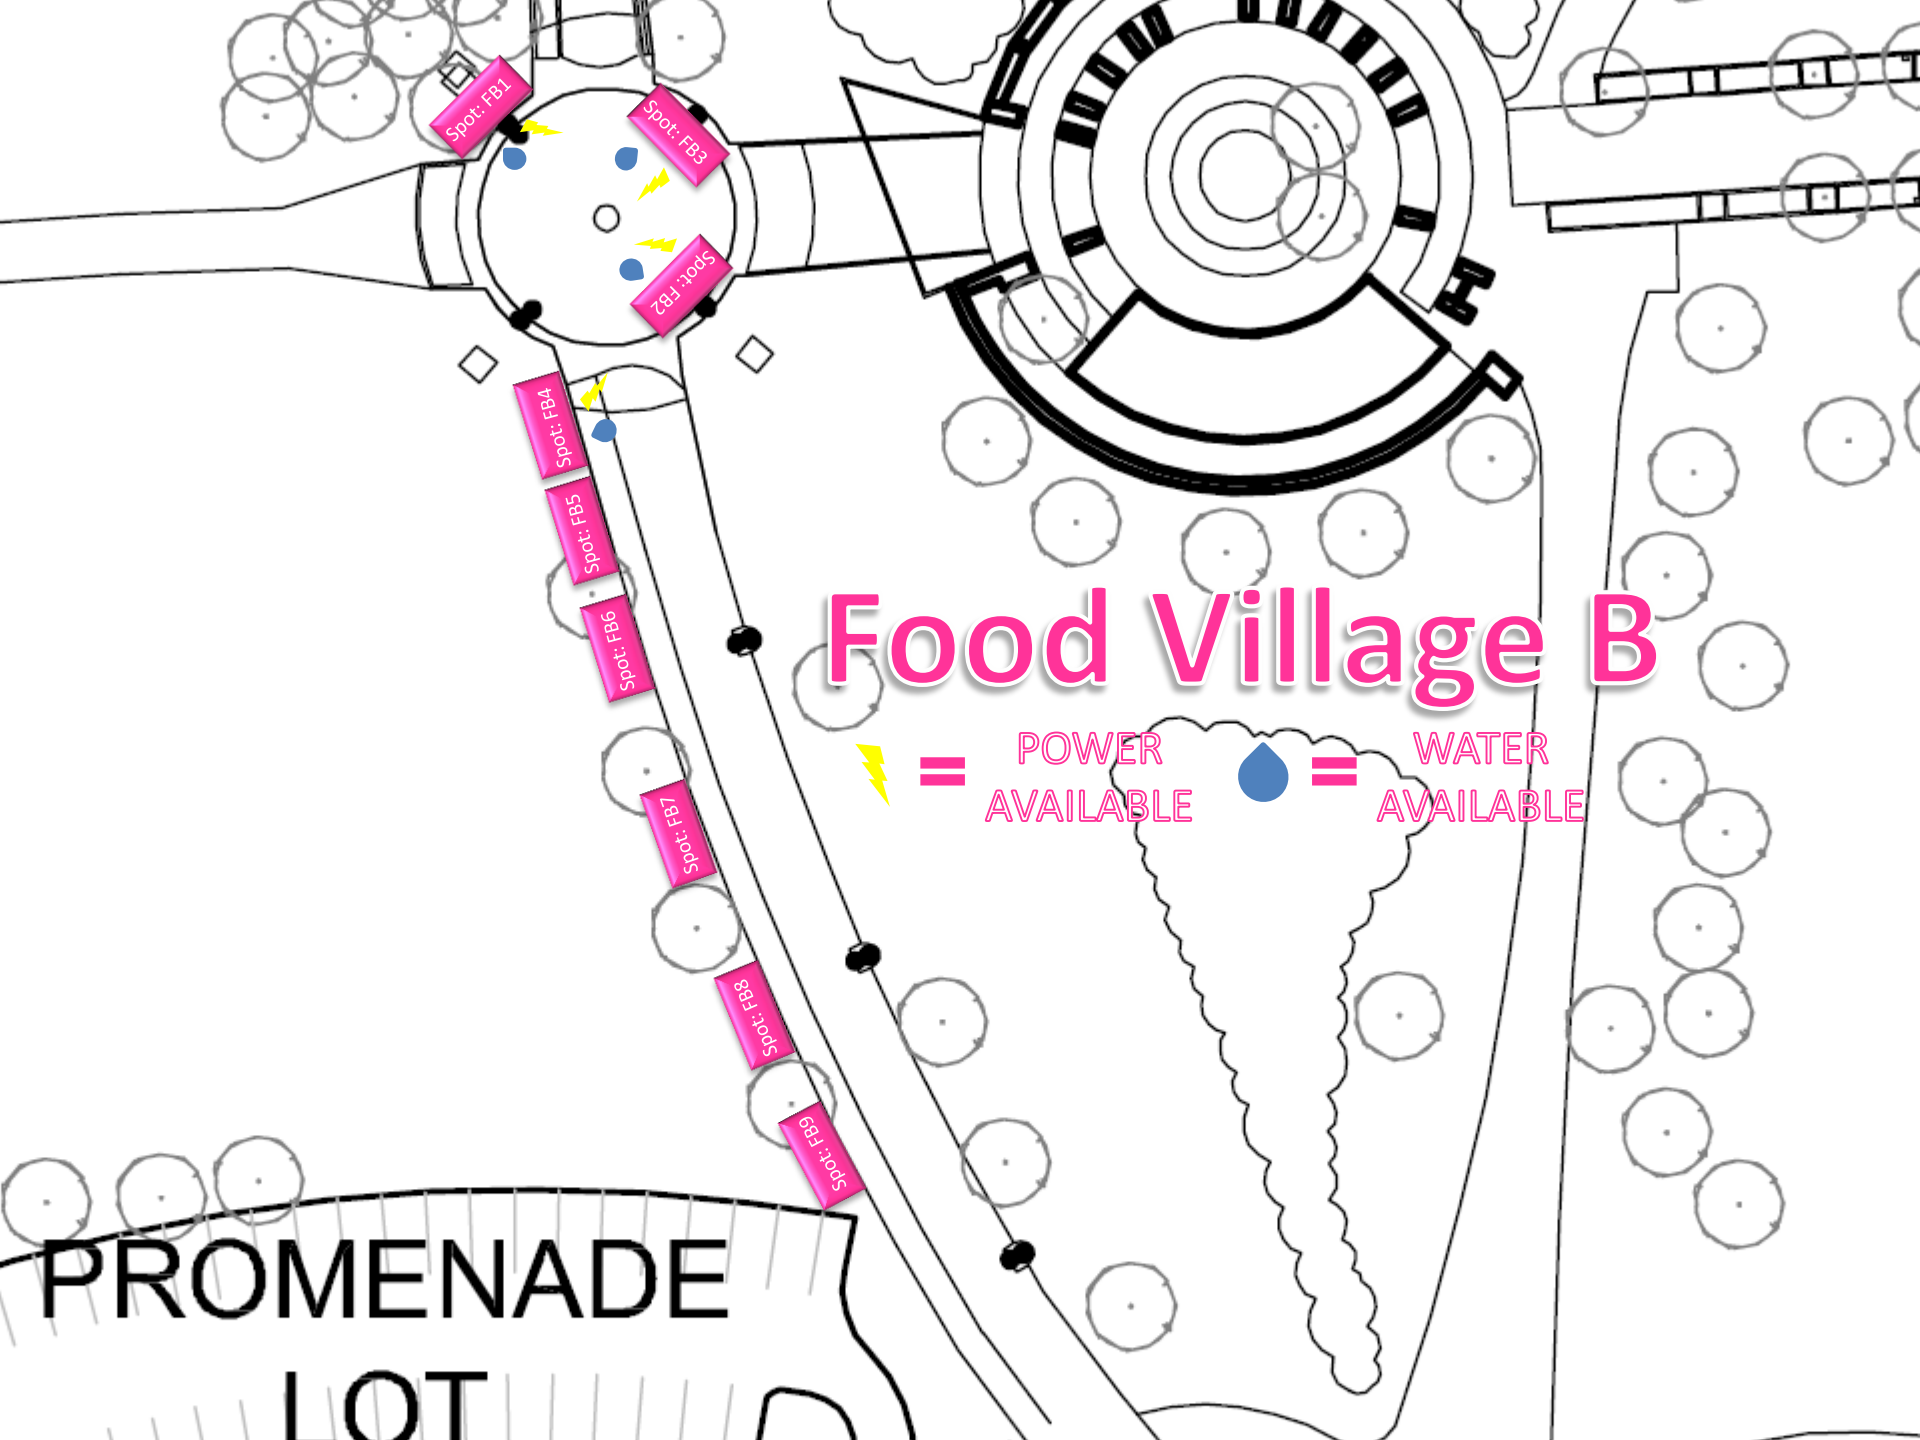

# Food Village A

 = POWER AVAILABLE     = WATER AVAILABLE

KADE

PROMENAD  
LOT

# Food Village B

⚡ = POWER AVAILABLE     💧 = WATER AVAILABLE

PROMENADE

LOT