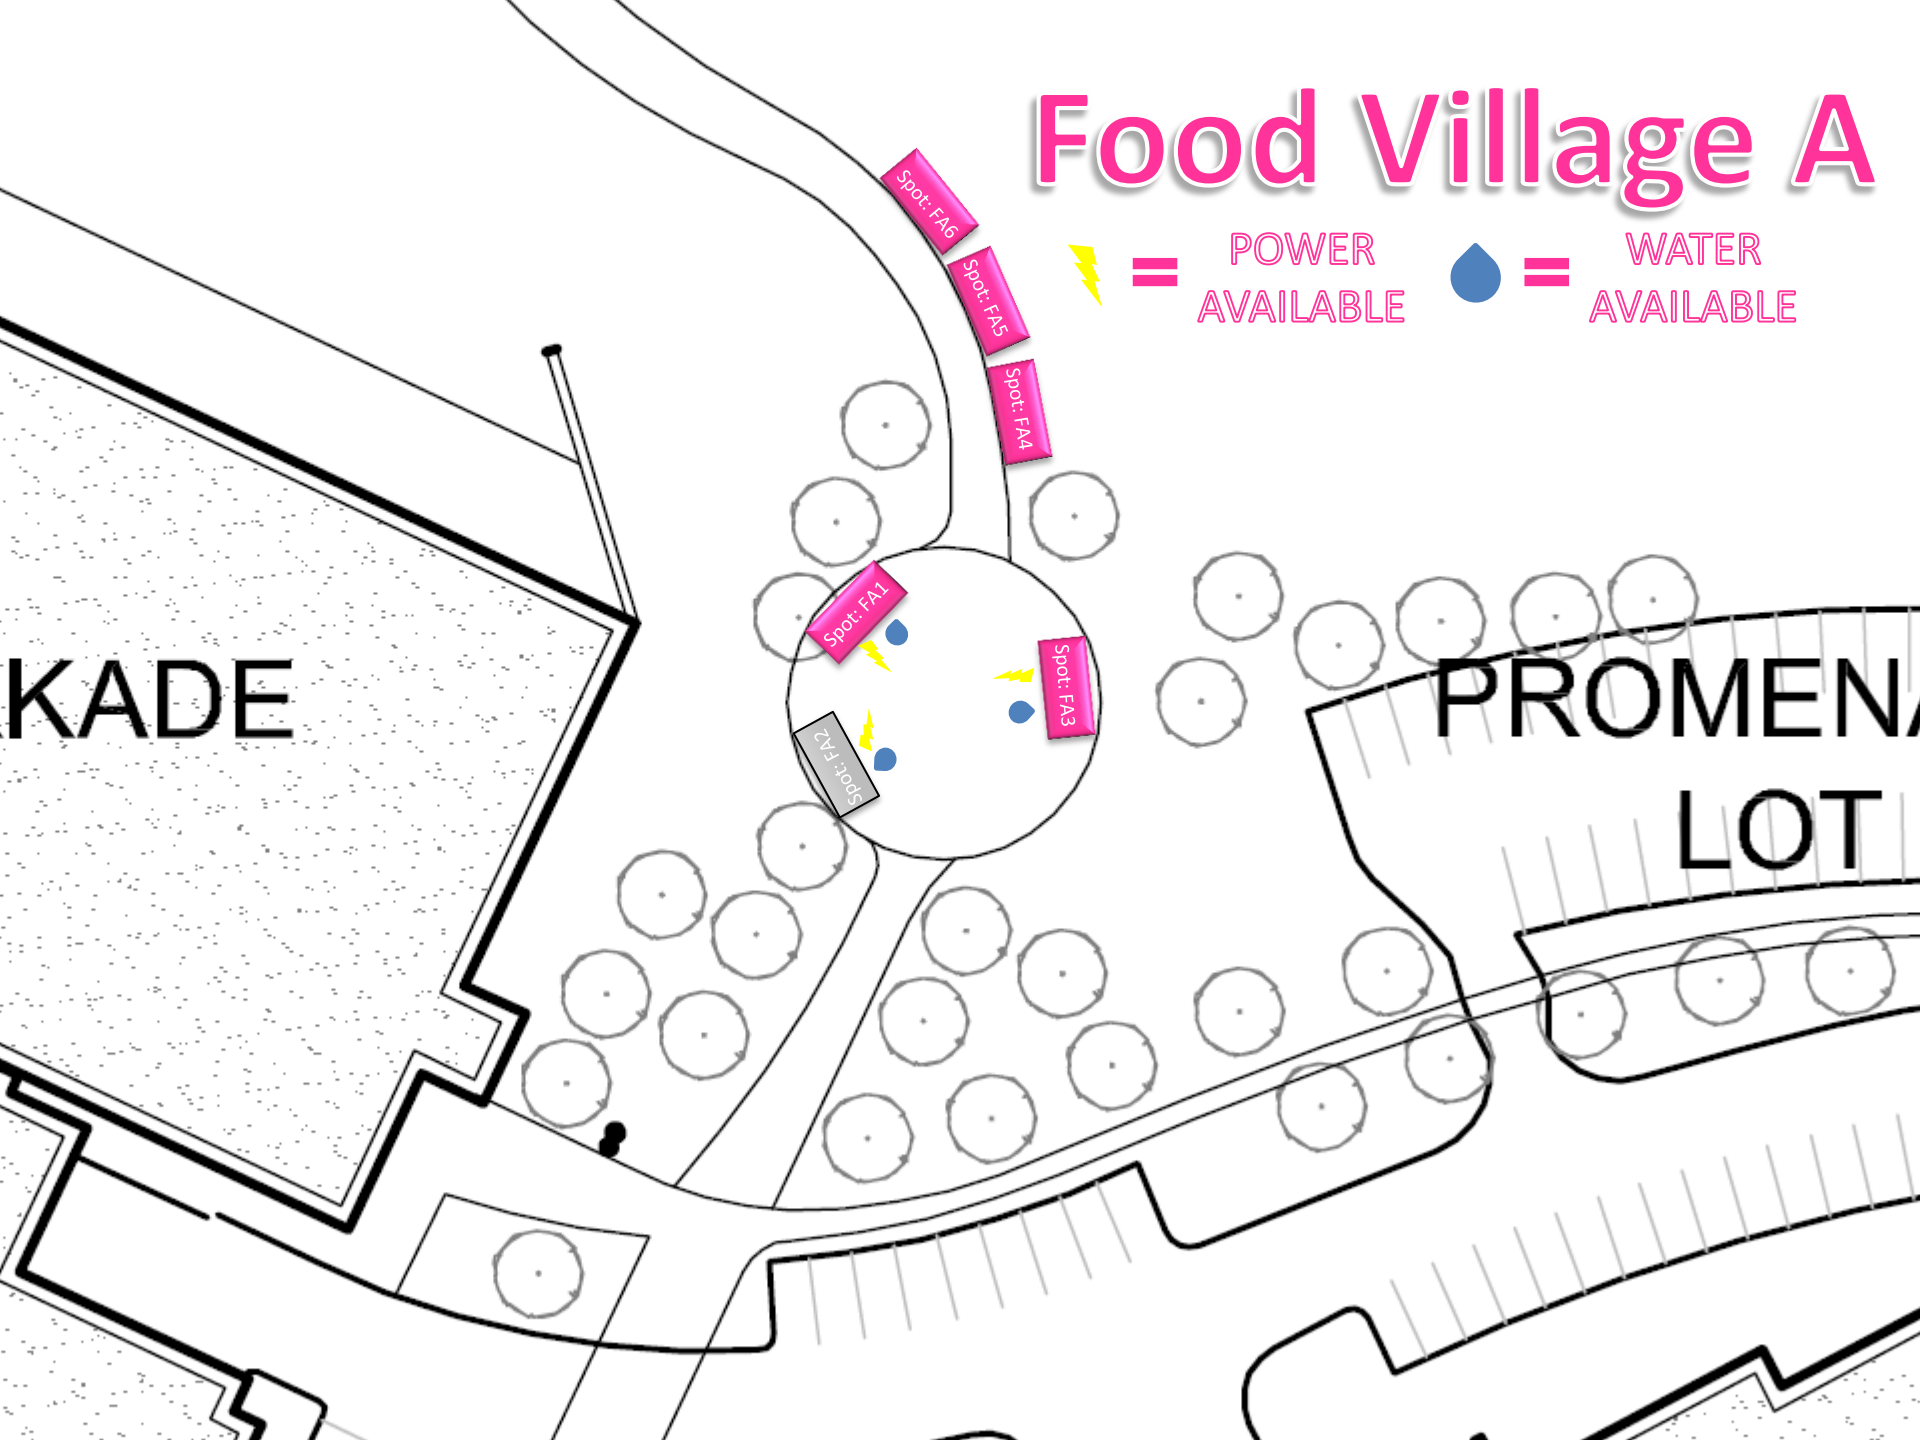

# Food Village A

 = POWER AVAILABLE     = WATER AVAILABLE

KADE

PROMENAD  
LOT

# Food Village B

⚡ = POWER AVAILABLE     💧 = WATER AVAILABLE

PROMENADE

LOT